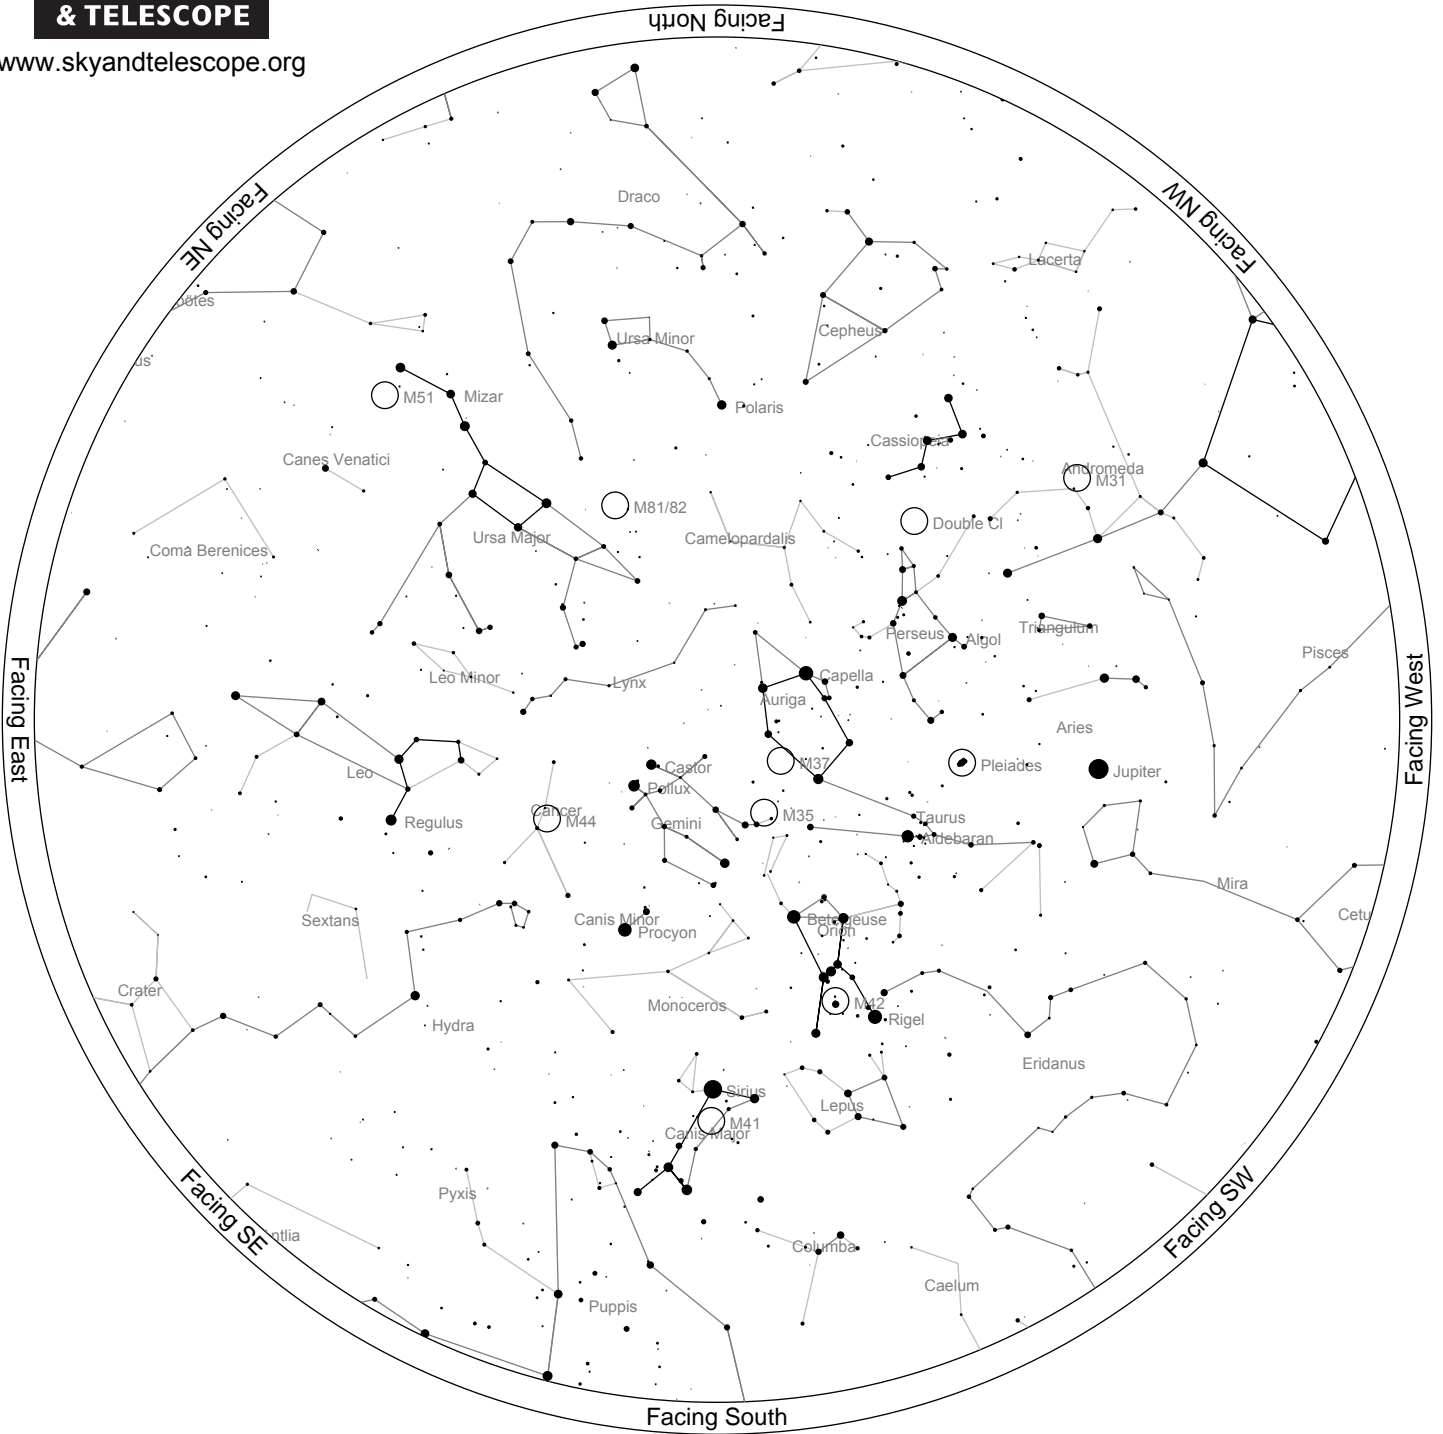

Sky Chart

Location: Set from geolocation service
Latitude: 40° 09' N, longitude: 92° 35' W
Time: 2024 March 4, 20:00 (UTC -06:00)

Powered by: Heavens-Above.com