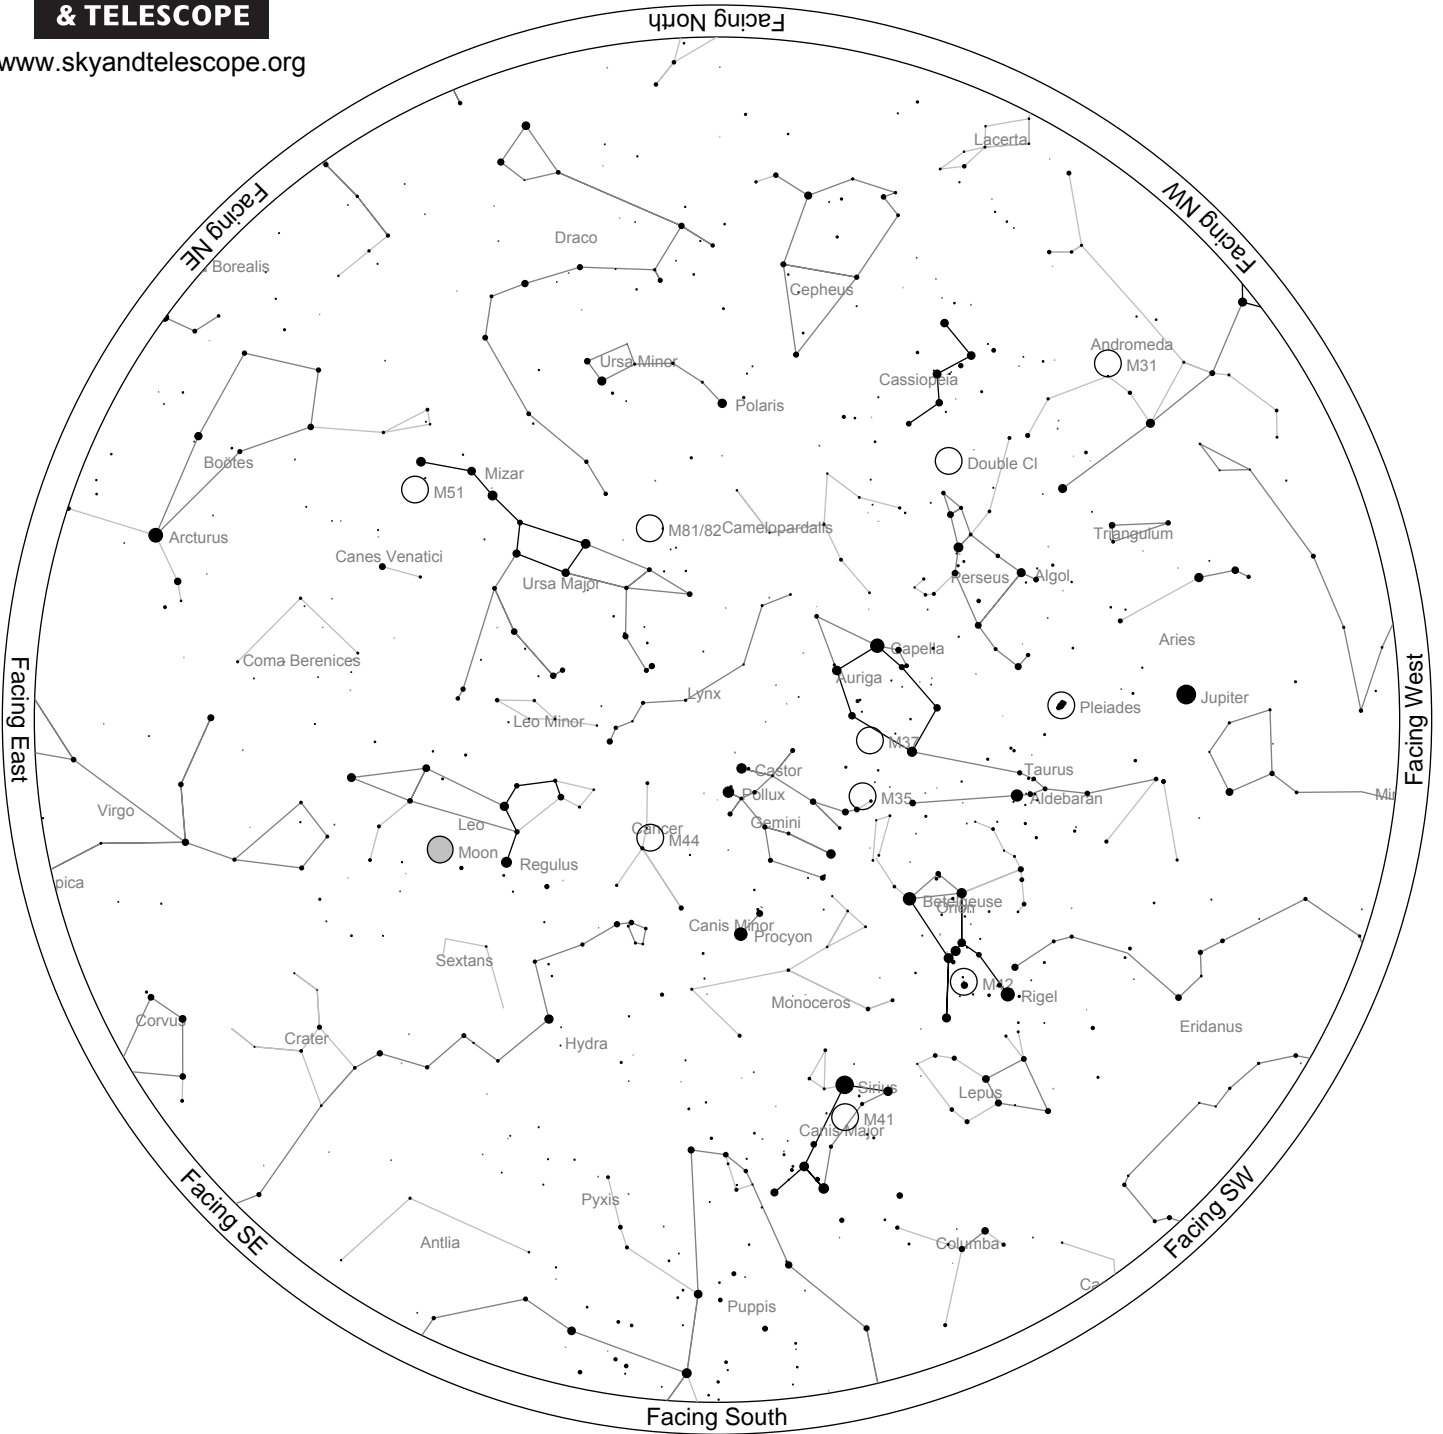

Sky Chart

Location: Set from geolocation service
Latitude: 40° 09' N, longitude: 92° 35' W
Time: 2024 March 22, 21:00 (UTC -05:00)

Powered by: Heavens-Above.com