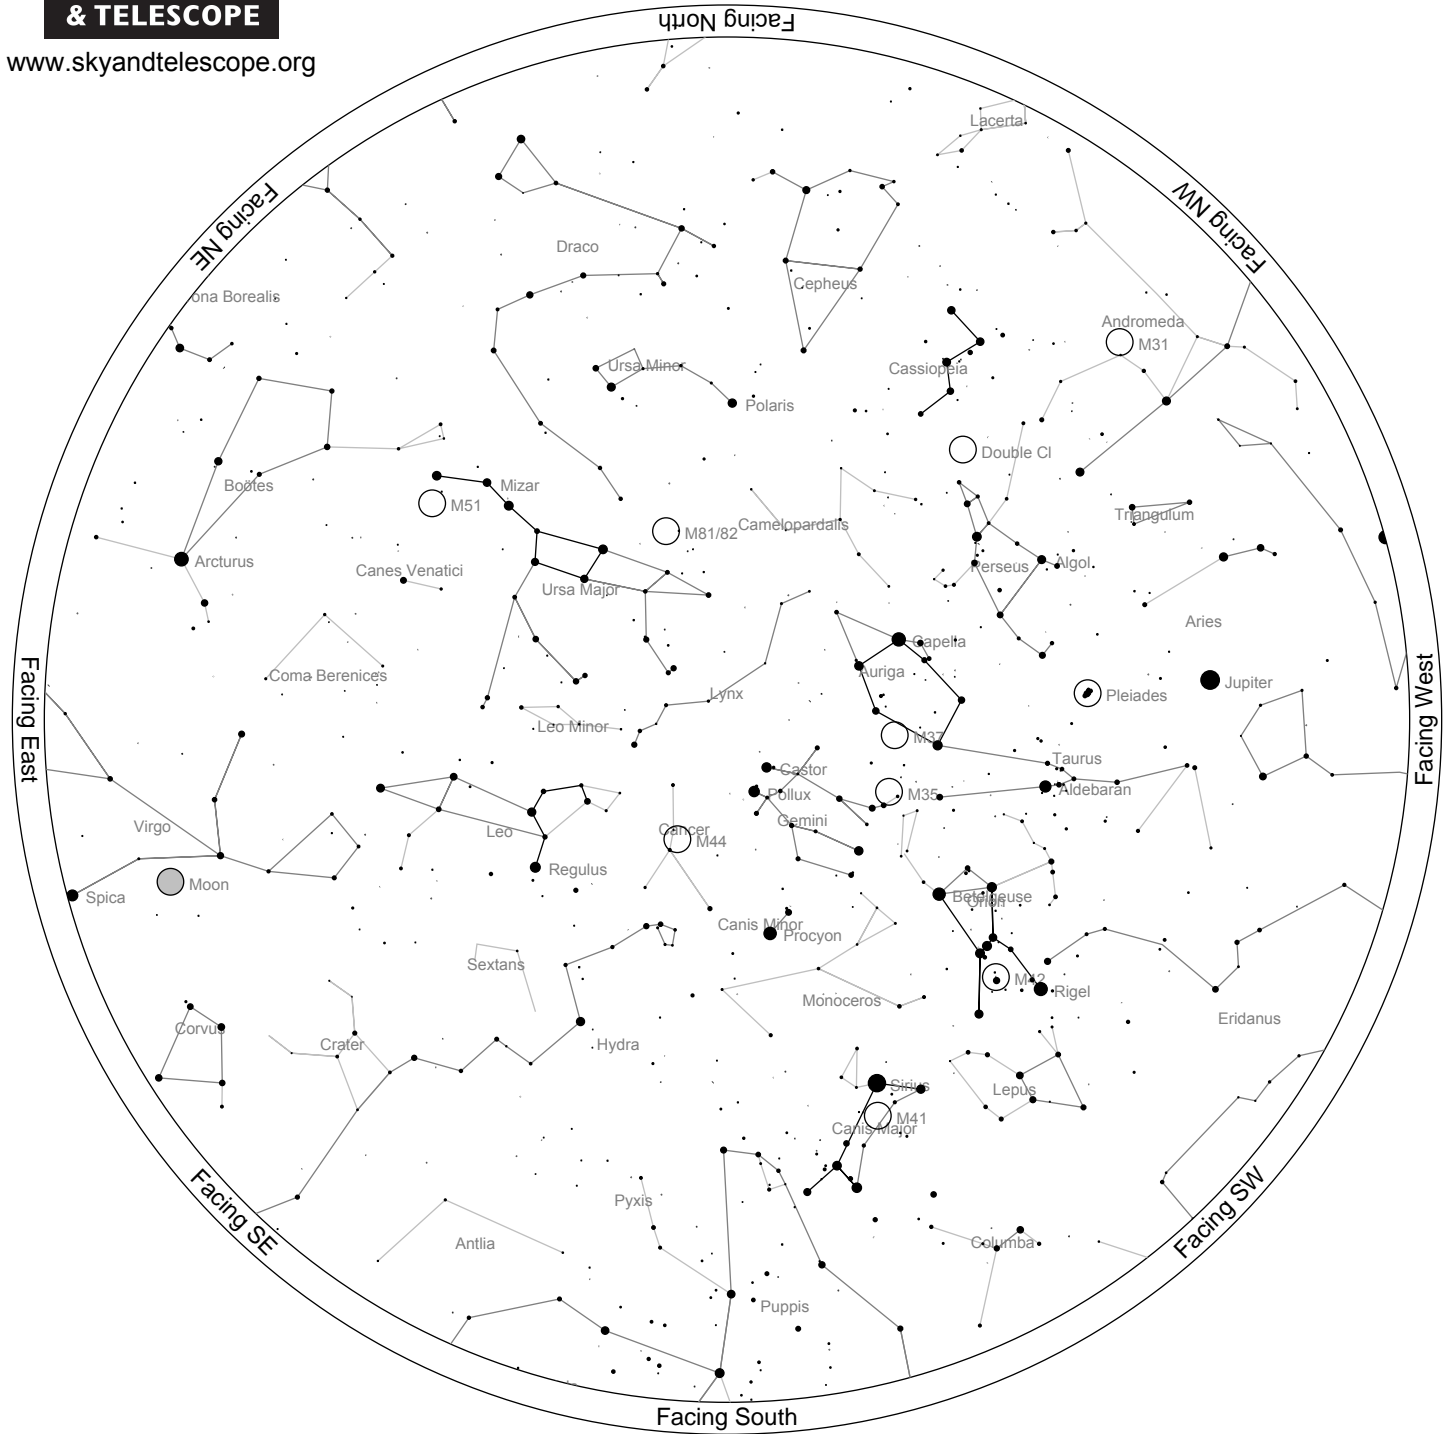

Sky Chart

Location: Set from geolocation service
Latitude: 40° 09' N, longitude: 92° 35' W
Time: 2024 March 25, 21:00 (UTC -05:00)

Powered by: Heavens-Above.com