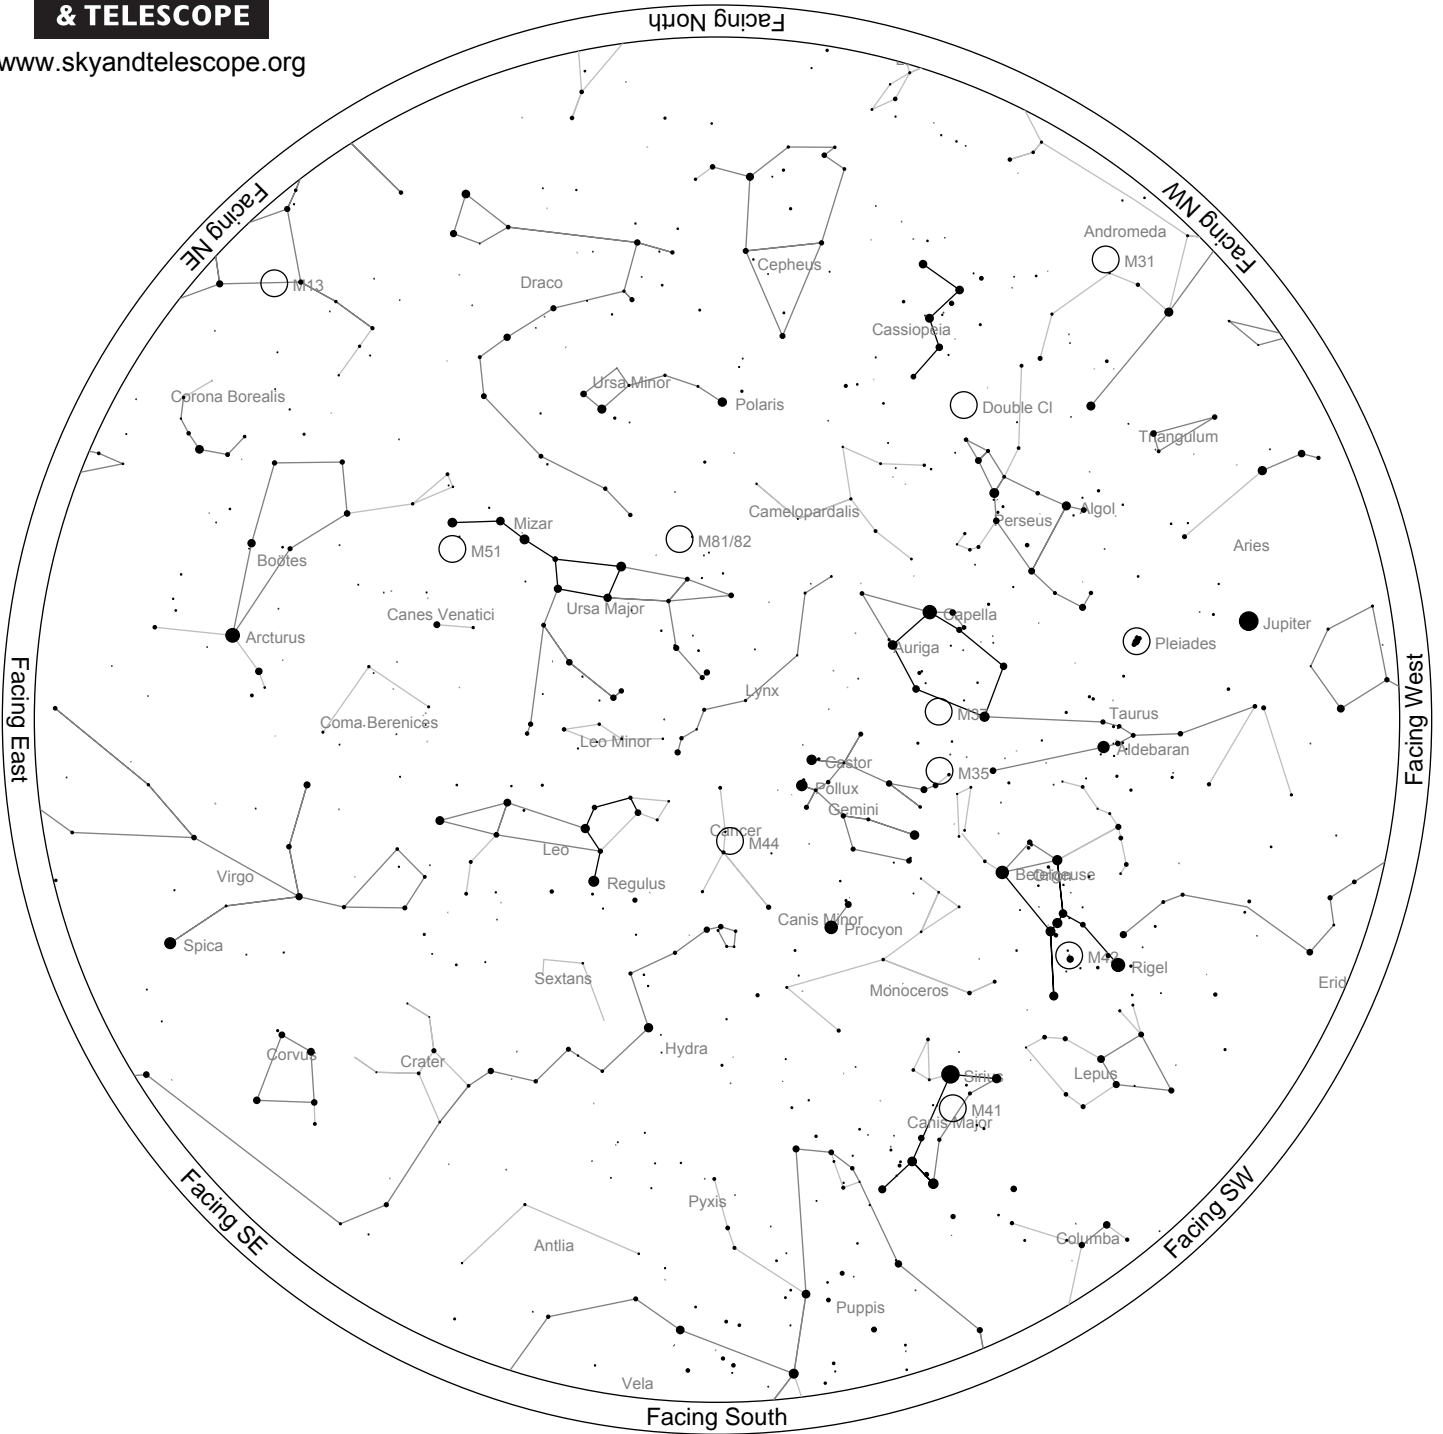

Sky Chart

Location: Set from geolocation service
Latitude: 40° 09' N, longitude: 92° 35' W
Time: 2024 April 5, 21:00 (UTC -05:00)

Powered by: Heavens-Above.com