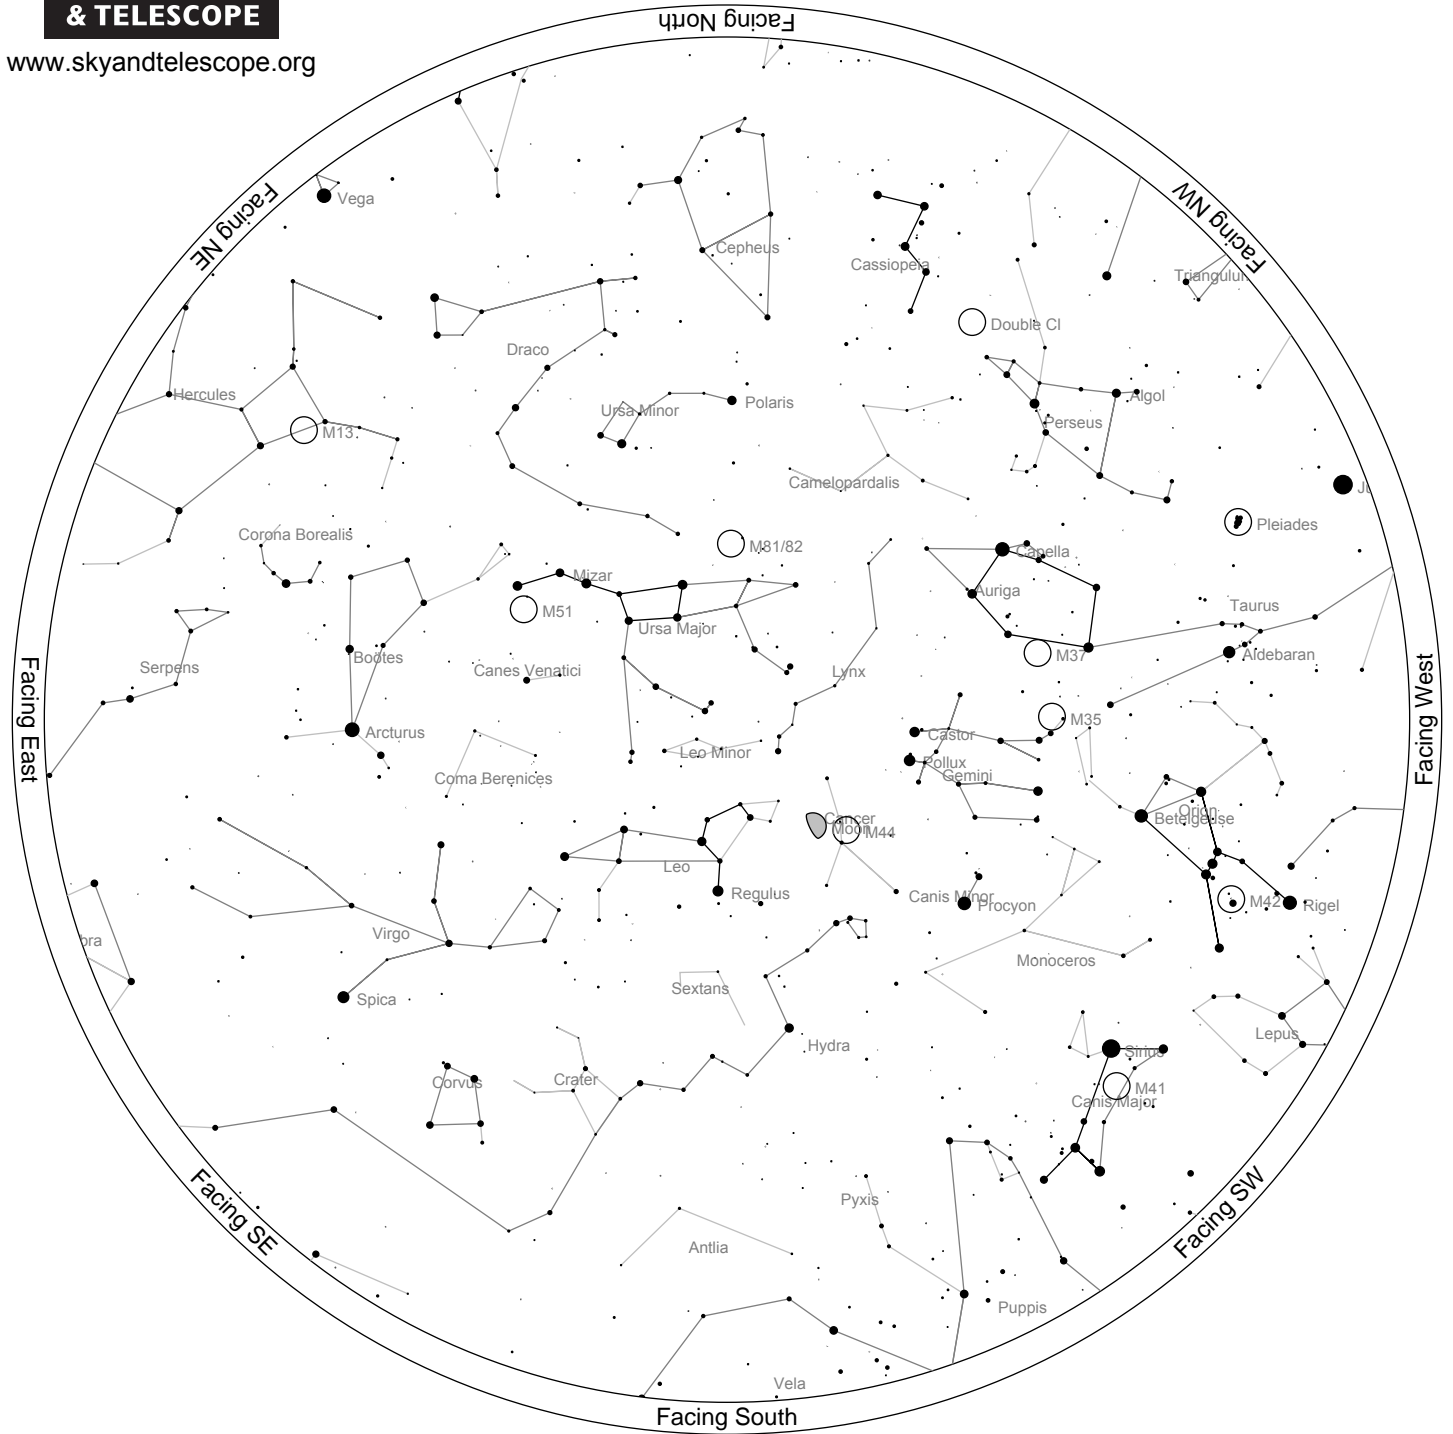

Sky Chart

Location: Set from geolocation service
Latitude: 40° 09' N, longitude: 92° 35' W
Time: 2024 April 16, 21:30 (UTC -05:00)

Powered by: Heavens-Above.com