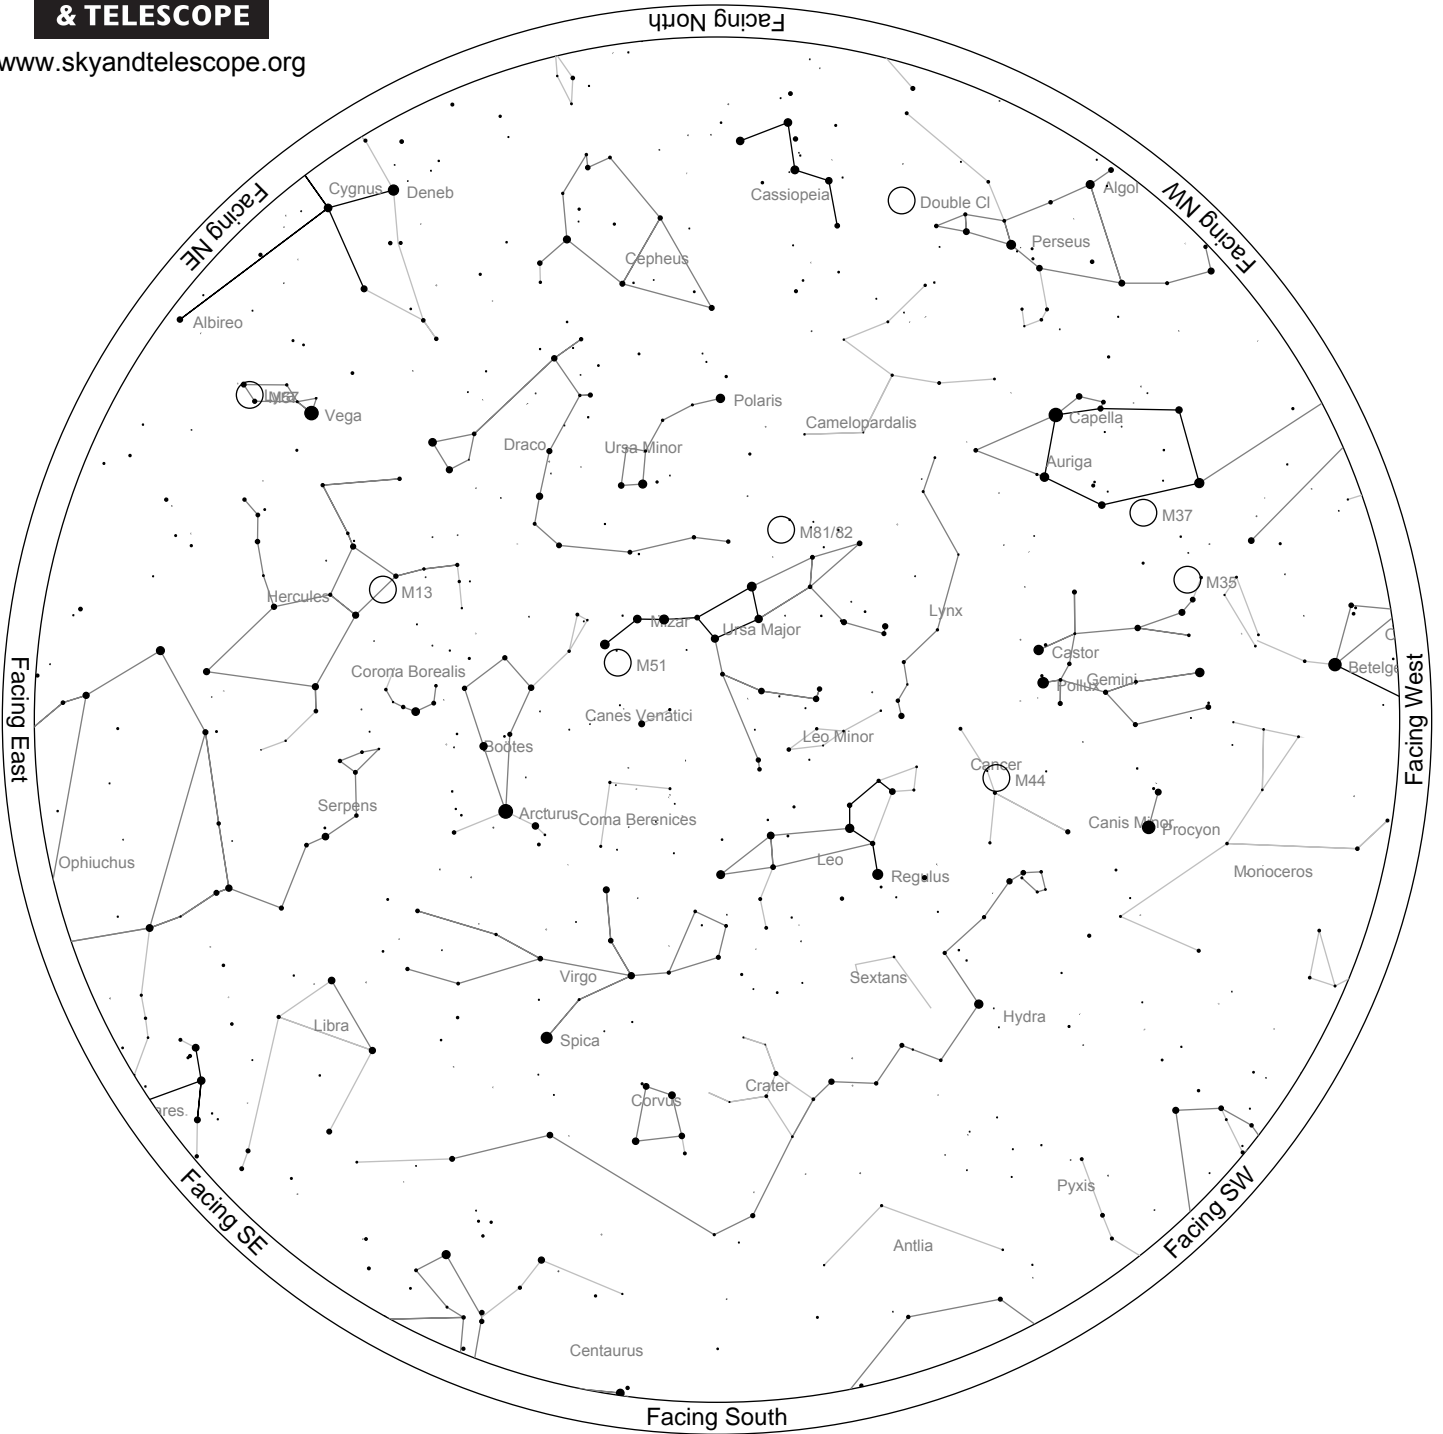

Sky Chart

Location: Set from geolocation service
Latitude: 40° 09' N, longitude: 92° 35' W
Time: 2024 May 6, 22:00 (UTC -05:00)

Powered by: [Heavens-Above.com](https://www.heavens-above.com)