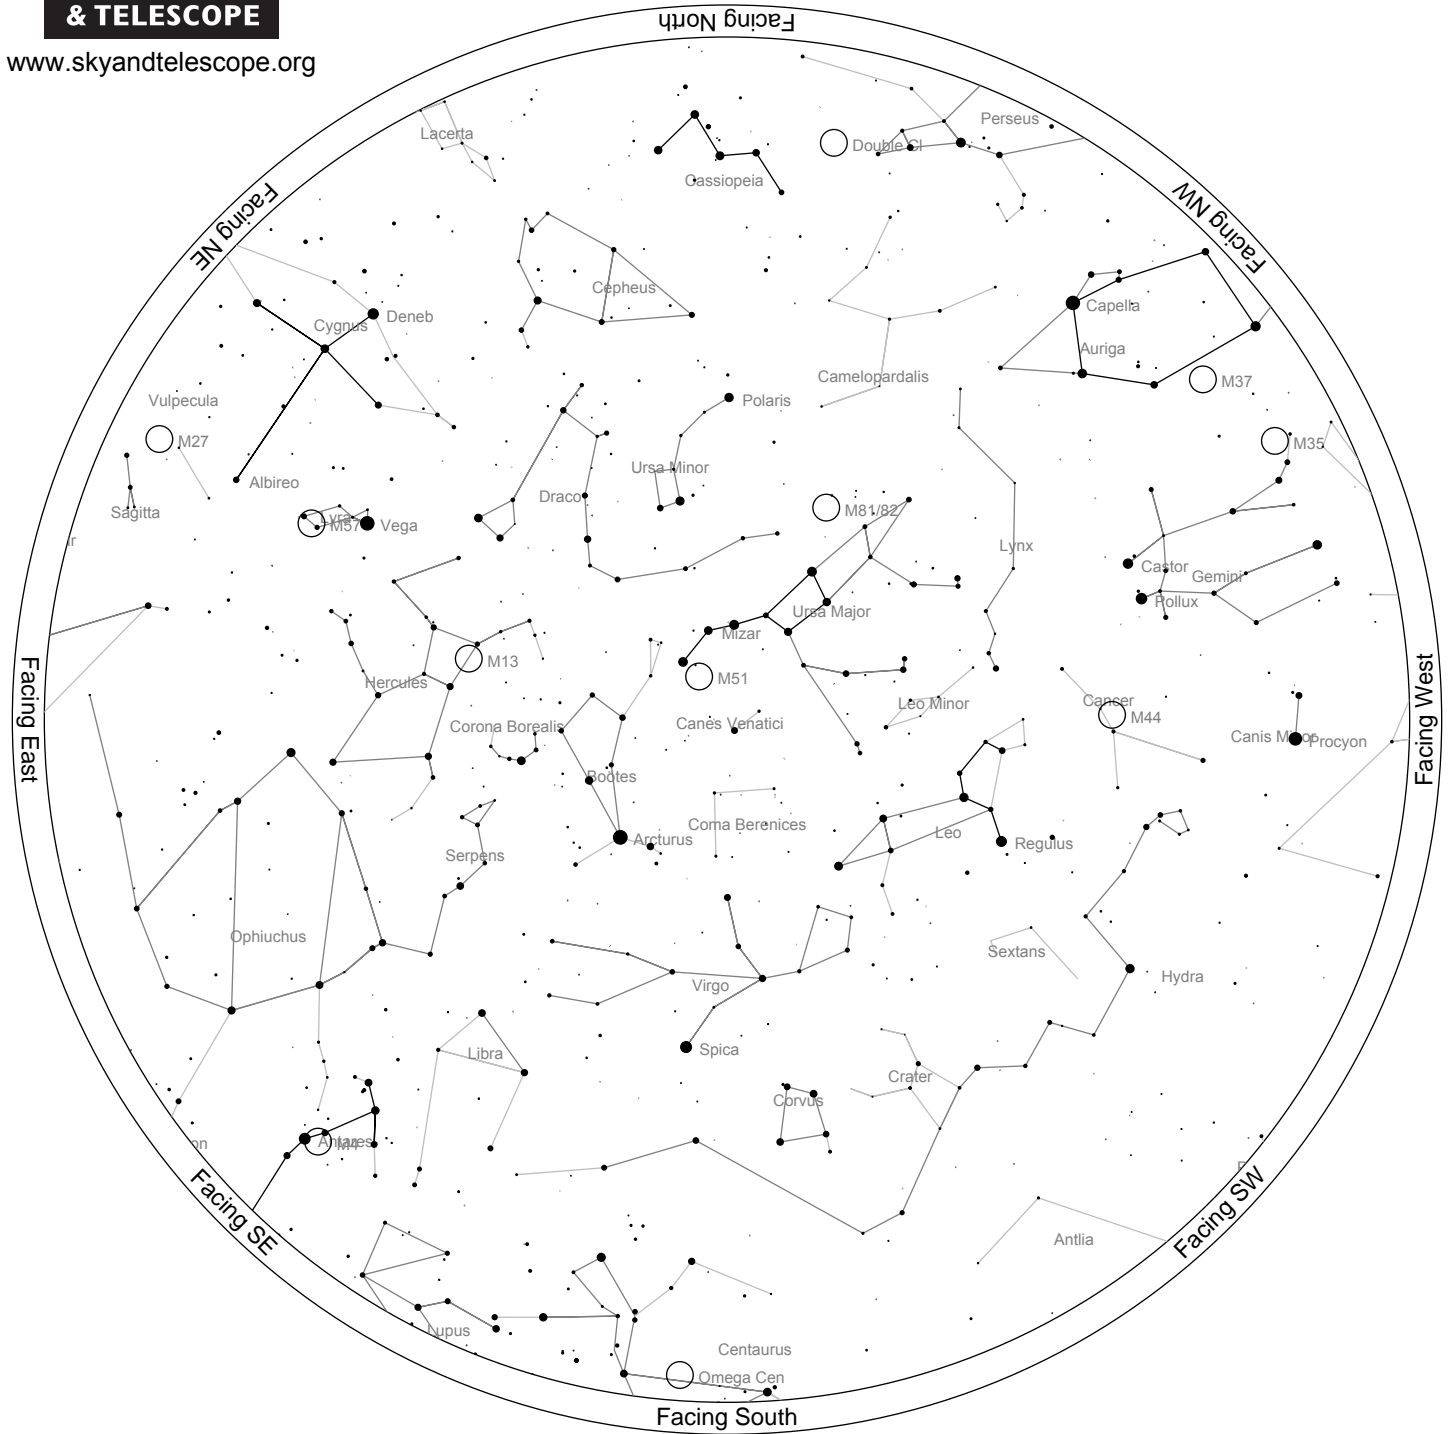

Sky Chart

Location: Set from geolocation service
Latitude: 40° 09' N, longitude: 92° 35' W
Time: 2024 May 24, 22:00 (UTC -05:00)

Powered by: Heavens-Above.com