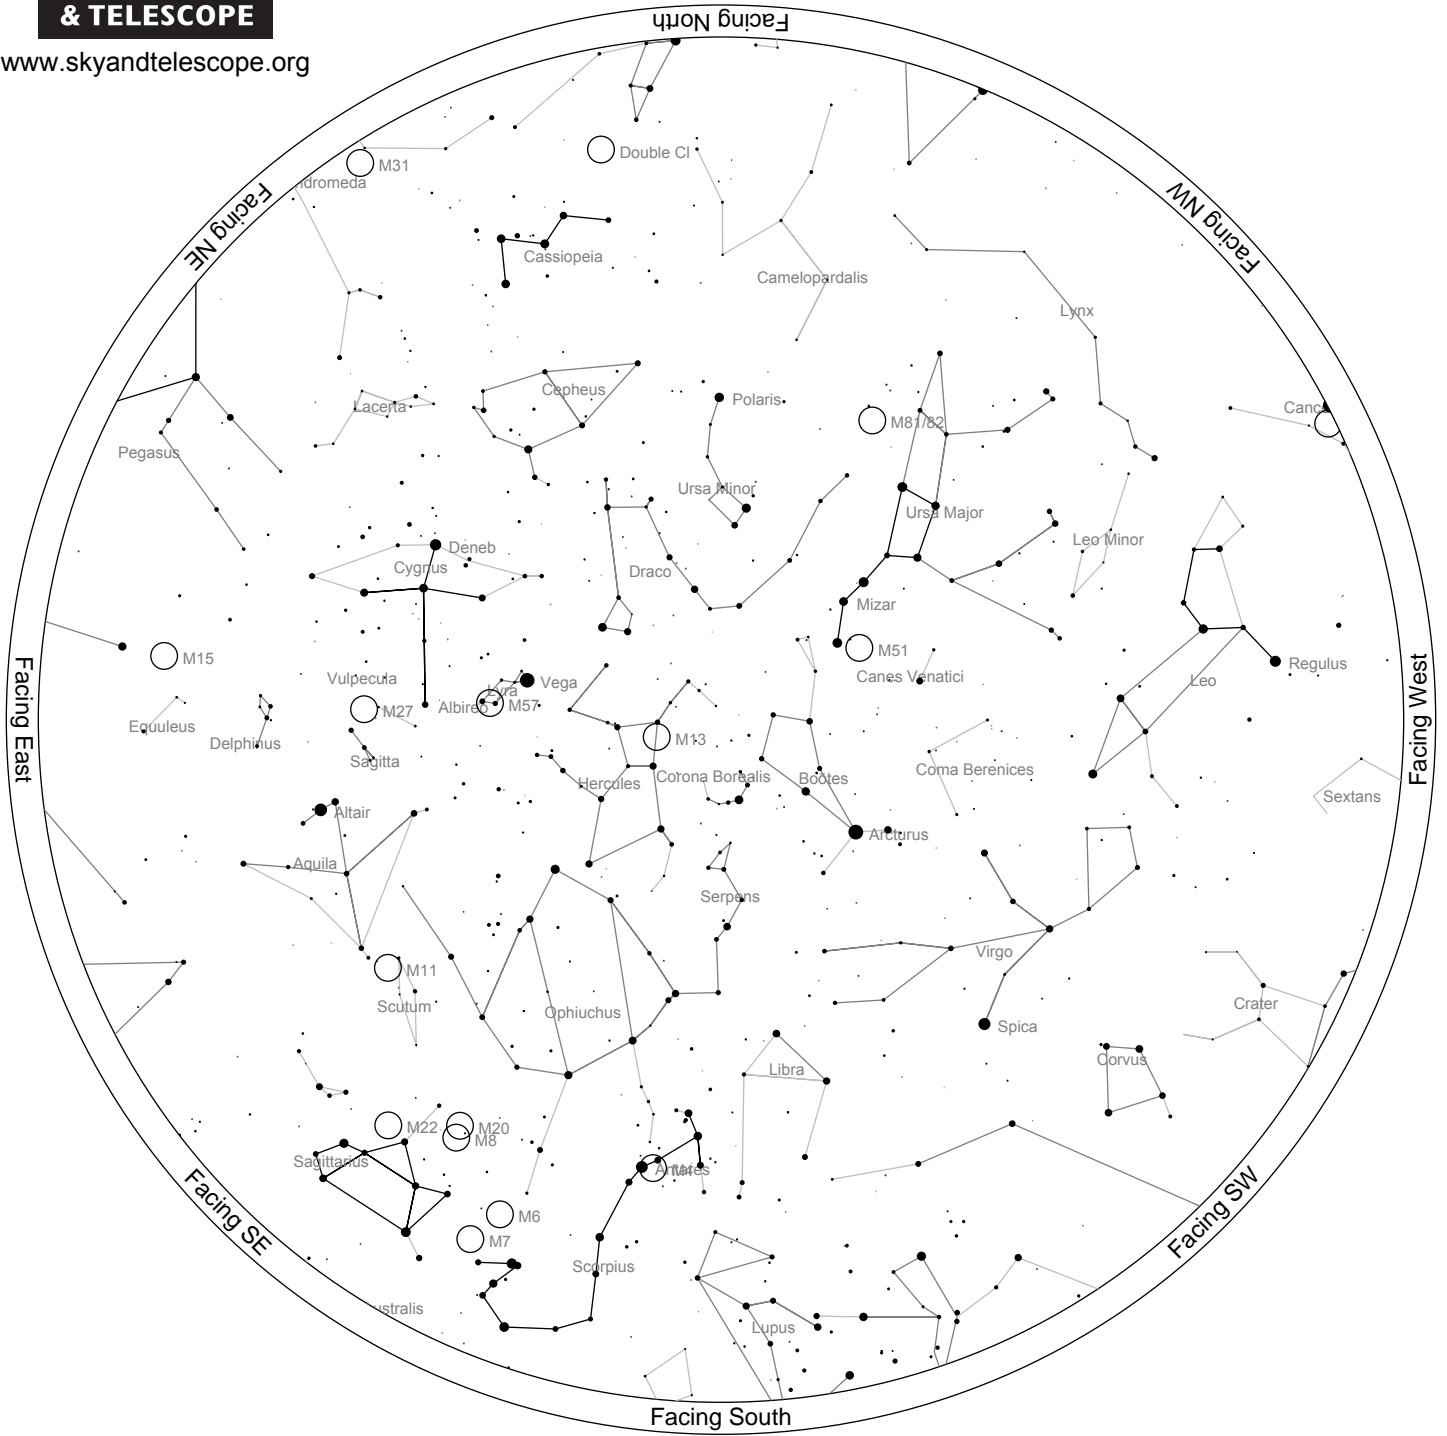

# Sky Chart

Location: Set from geolocation service  
Latitude: 40° 09' N, longitude: 92° 35' W  
Time: 2024 July 5, 22:00 (UTC -05:00)

Powered by: [Heavens-Above.com](https://www.heavens-above.com)